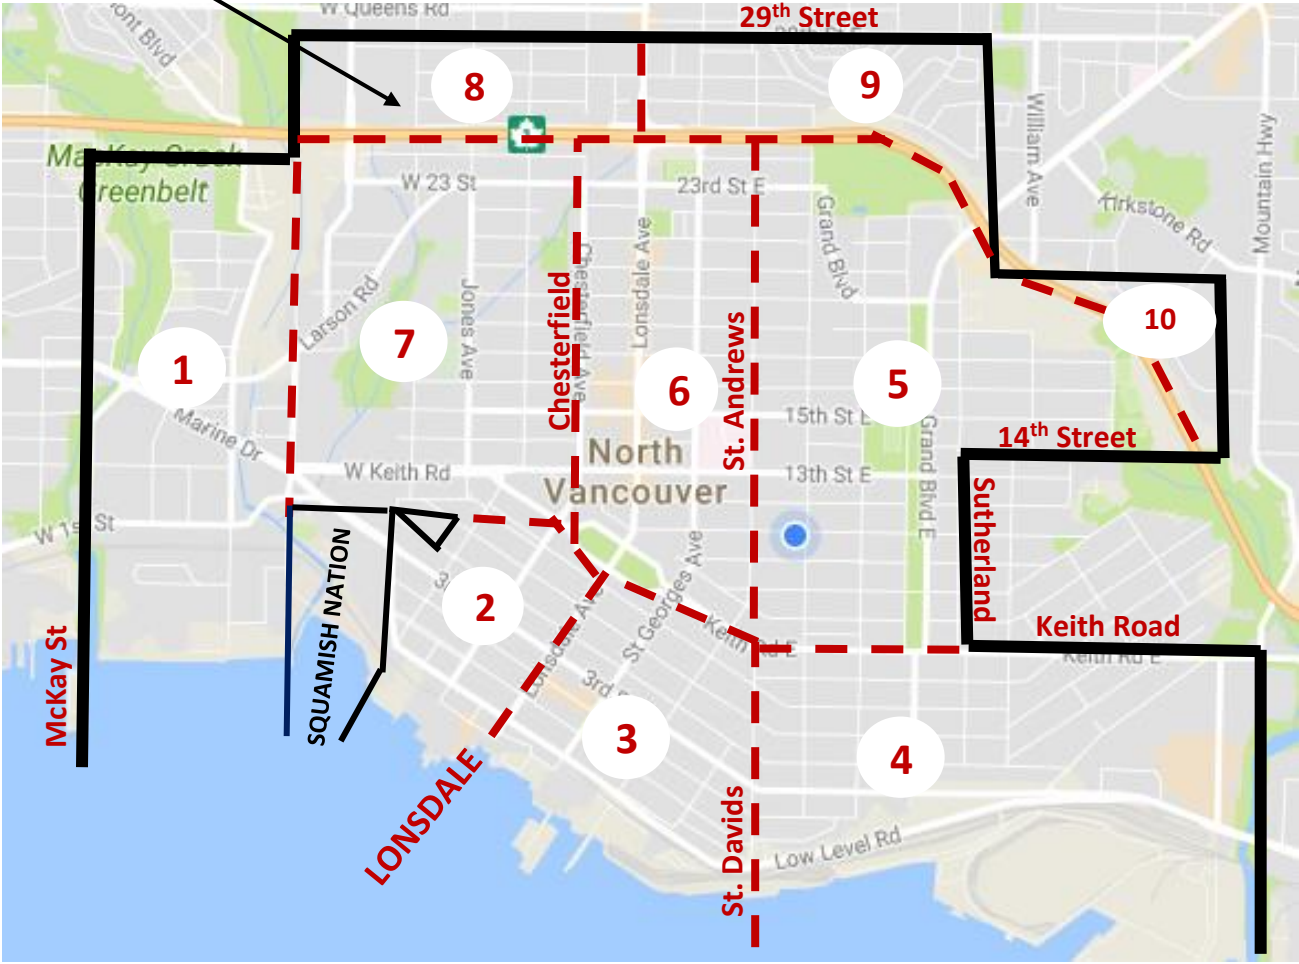

Larson Elementary
2605 Larson Road

City of NORTH VANCOUVER

Boundary and Neighbourhoods

1. Marine-Hamilton
2. LoLo West
3. LoLo East
4. Moodyville
5. Grand Boulevard-Ridgeway
6. Central Lonsdale
7. Mahon
8. Westview
9. Tempe
10. Cedar Village